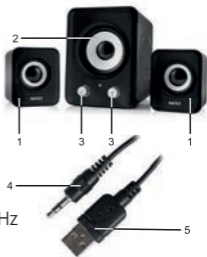

PARTS IDENTIFICATION

1. Speakers
2. Subwoofer
3. Bass / Volume control knobs
4. 3.5mm jack connection
5. USB cable

SPECIFICATIONS

- Power RMS: 2 x 3W & 1 x 5W
- Frequency response: 100Hz-18kHz
- Volume & bass control
- 3.5mm audio output